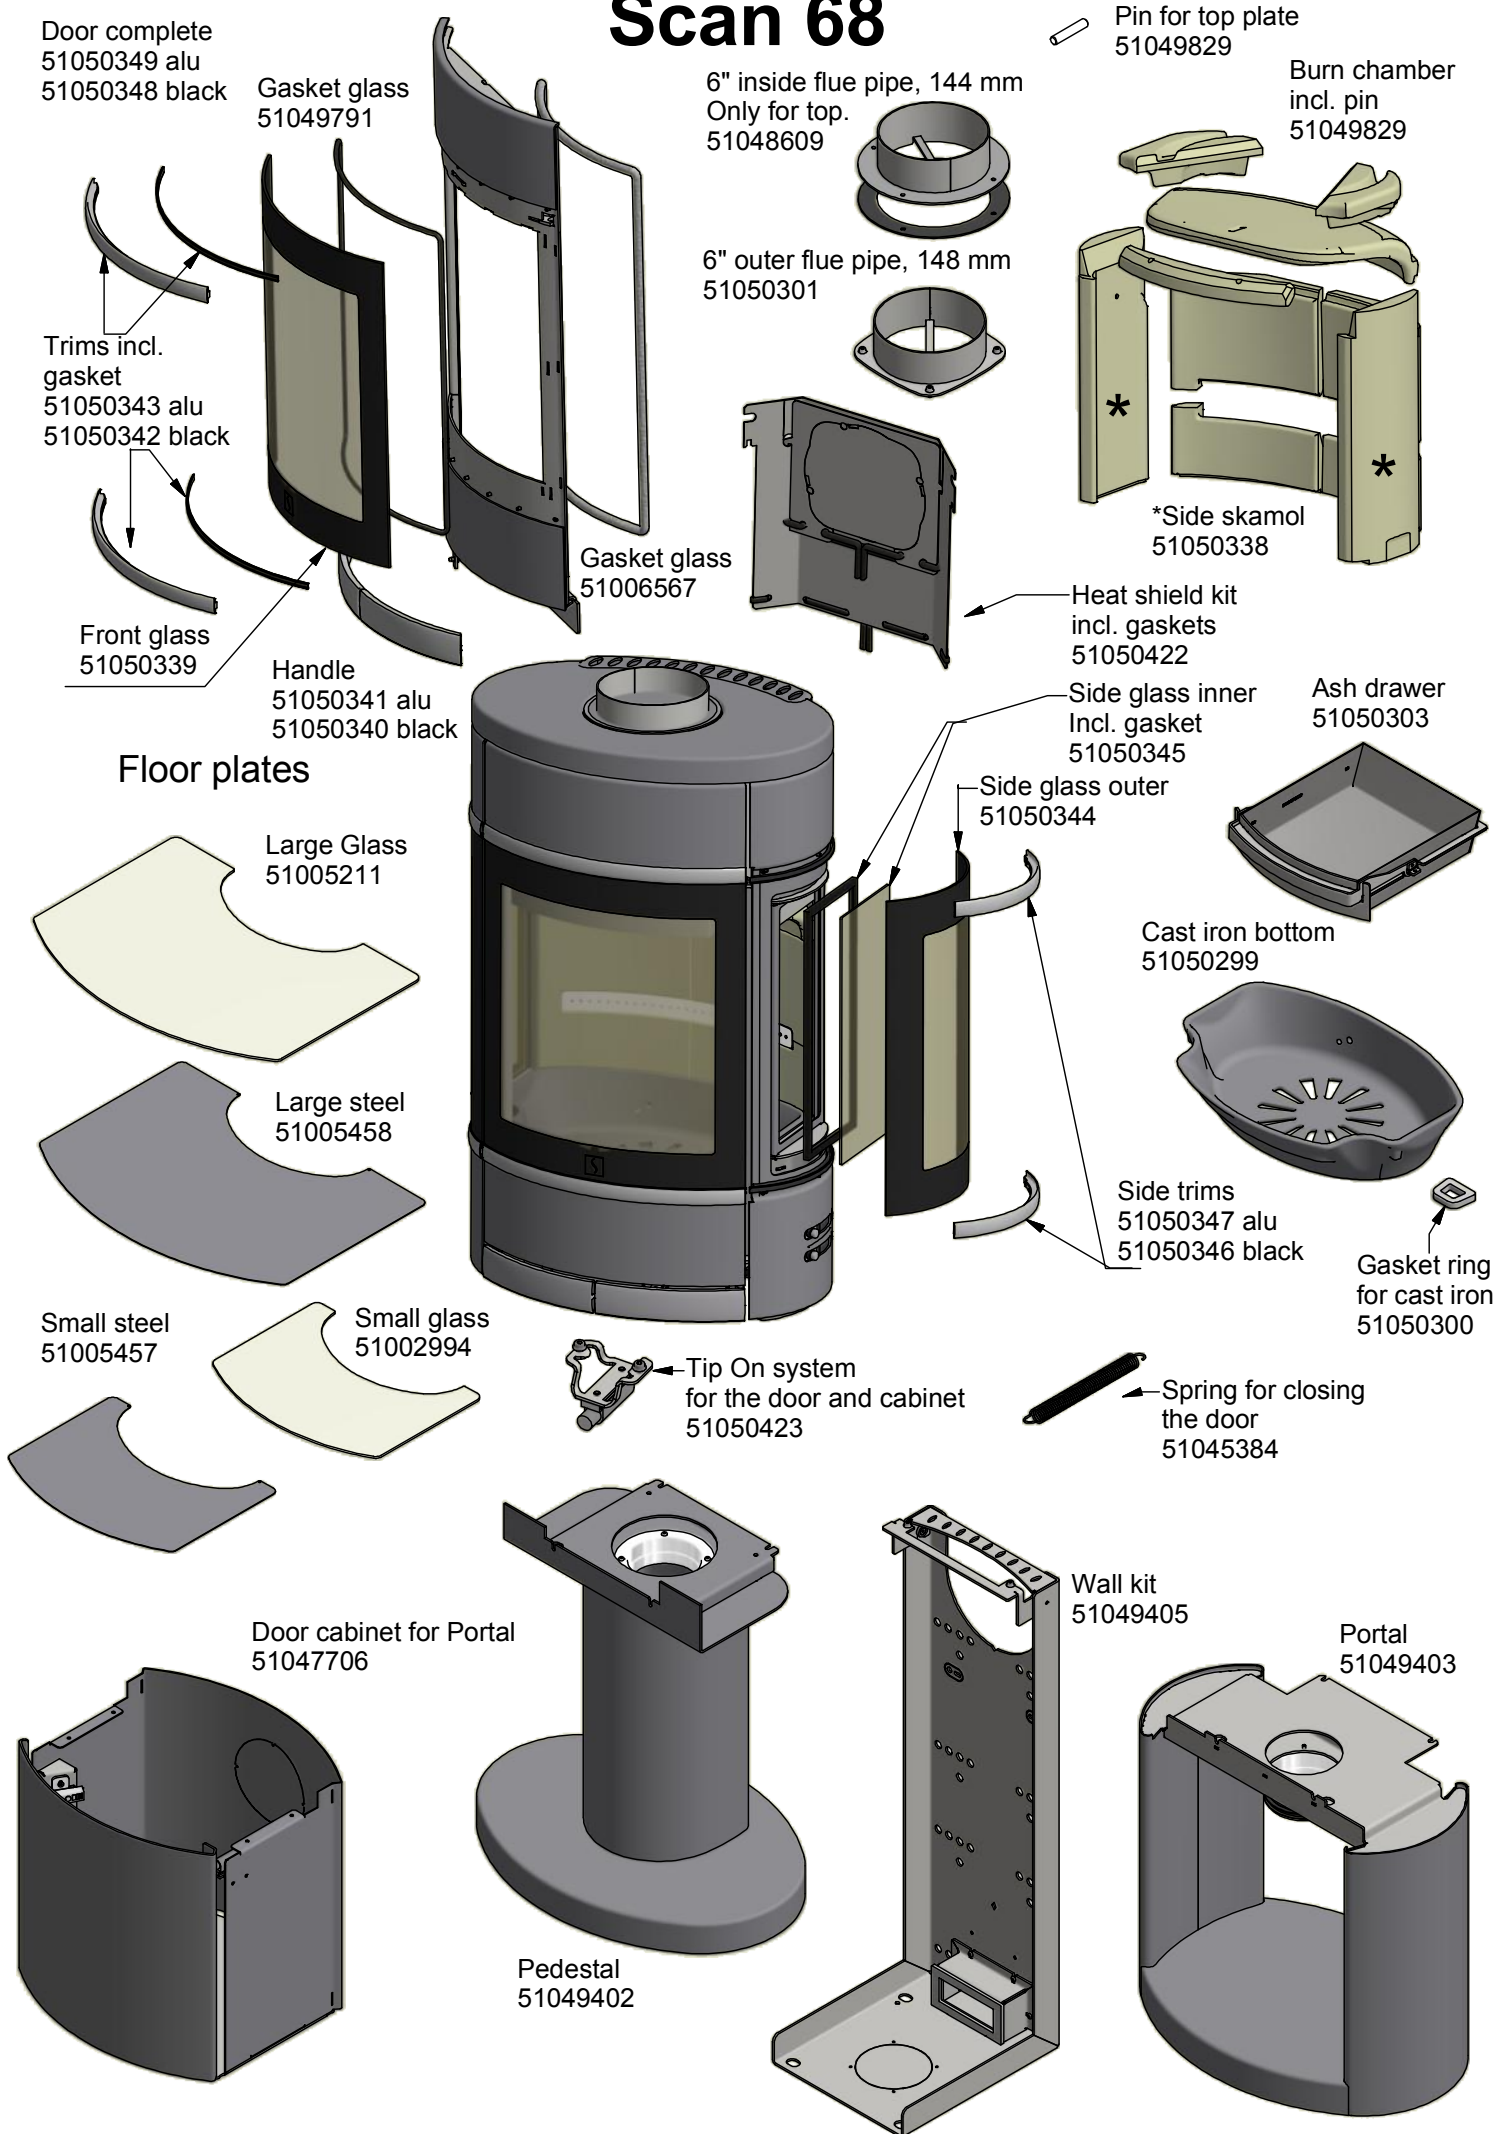

Scan 68

Door complete
51050349 alu
51050348 black

Gasket glass
51049791

6" inside flue pipe, 144 mm
Only for top.
51048609

Pin for top plate
51049829

Burn chamber
incl. pin
51049829

Trims incl.
gasket
51050343 alu
51050342 black

6" outer flue pipe, 148 mm
51050301

*Side skamol
51050338

Heat shield kit
incl. gaskets
51050422

Side glass inner
Incl. gasket
51050345

Ash drawer
51050303

Floor plates

Large Glass
51005211

Side glass outer
51050344

Cast iron bottom
51050299

Large steel
51005458

Side trims
51050347 alu
51050346 black

Gasket ring
for cast iron
51050300

Small steel
51005457

Small glass
51002994

Tip On system
for the door and cabinet
51050423

Spring for closing
the door
51045384

Door cabinet for Portal
51047706

Wall kit
51049405

Portal
51049403

Pedestal
51049402

Scan 68-13/14

Scan 68-15/16