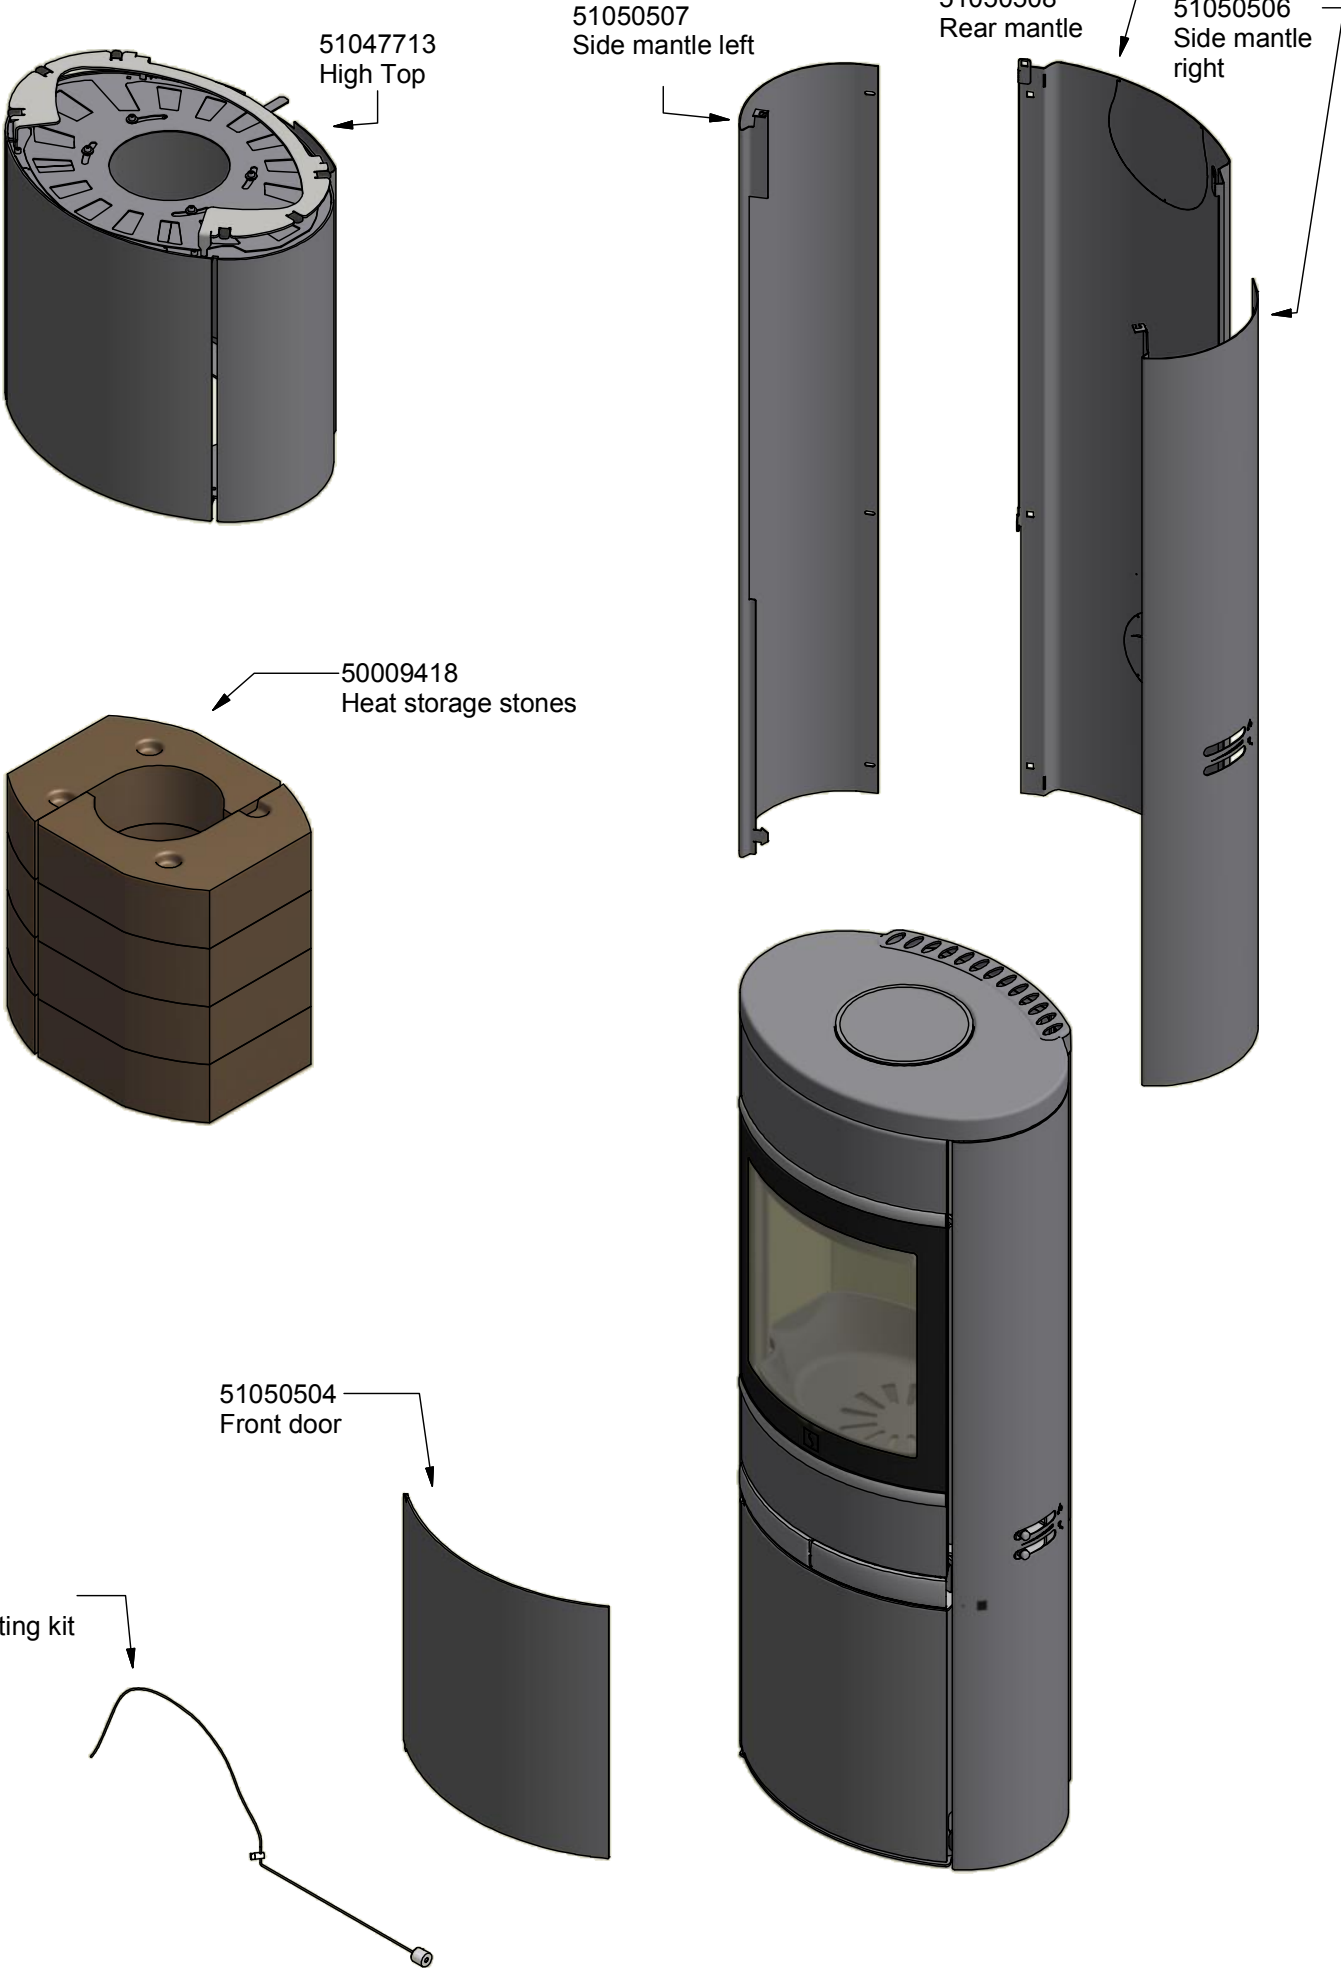

Scan 68

Door complete
51050349 alu
51050348 black

Gasket glass
51049791

6" inside flue pipe, 144 mm
Only for top.
51048609

Pin for top plate
51049829

Burn chamber
incl. pin
51049829

Trims incl.
gasket
51050343 alu
51050342 black

6" outer flue pipe, 148 mm
51050301

*Side skamol
51050338

Heat shield kit
incl. gaskets
51050422

Side glass inner
Incl. gasket
51050345

Ash drawer
51050303

Floor plates

Large Glass
51005211

Side glass outer
51050344

Cast iron bottom
51050299

Large steel
51005458

Side trims
51050347 alu
51050346 black

Gasket ring
for cast iron
51050300

Small steel
51005457

Small glass
51002994

Tip On system
for the door and cabinet
51050423

Spring for closing
the door
51045384

Door cabinet for Portal
51047706

Wall kit
51049405

Portal
51049403

Pedestal
51049402

Scan 68-13/14

Scan 68-15/16