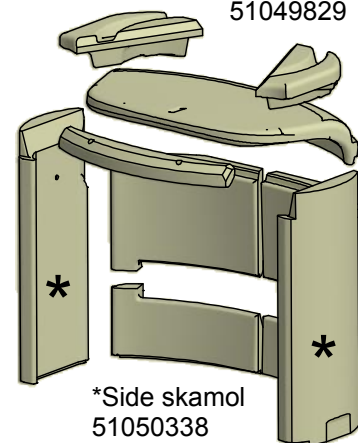

Scan 68

Door complete
51050349 alu
51050348 black

Gasket glass
51049791

6" inside flue pipe, 144 mm
Only for top.
51048609

Pin for top plate
51049829

Burn chamber
incl. pin
51049829

Trims incl.
gasket
51050343 alu
51050342 black

6" outer flue pipe, 148 mm
51050301

*Side skamol
51050338

Heat shield kit
incl. gaskets
51050422

Side glass inner
Incl. gasket
51050345

Ash drawer
51050303

Floor plates

Large Glass
51005211

Side glass outer
51050344

Cast iron bottom
51050299

Large steel
51005458

Side trims
51050347 alu
51050346 black

Gasket ring
for cast iron
51050300

Small steel
51005457

Small glass
51002994

Tip On system
for the door and cabinet
51050423